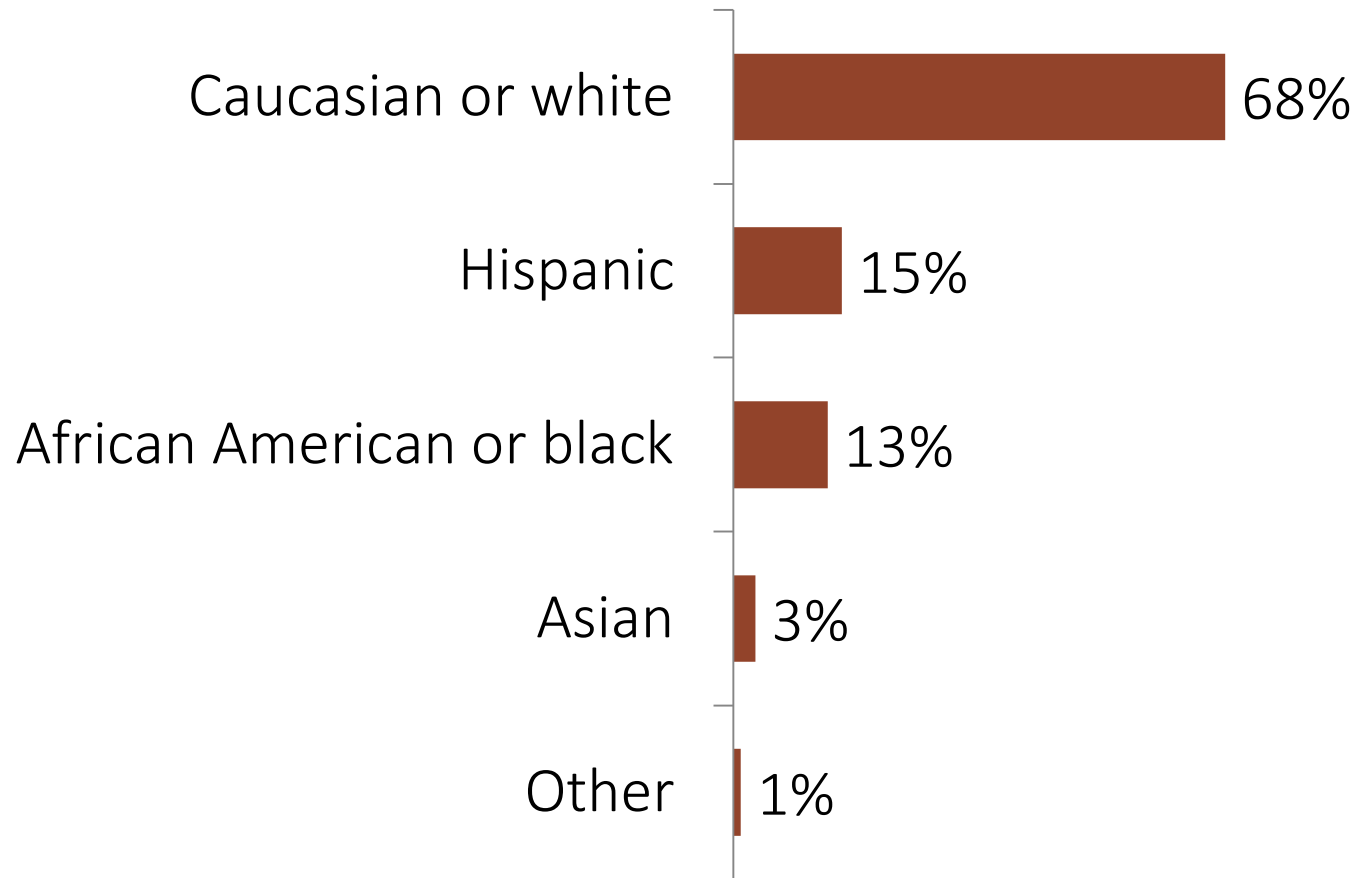

# Visitor Activities\*

- Over 6 in 10 visitors dined out during their visit

\*Multiple responses permitted

# Age of Visitors

Median age = 43

# Visitors' Total Household Income

Median HHI = \$105,600

# Race/Ethnicity of Visitors