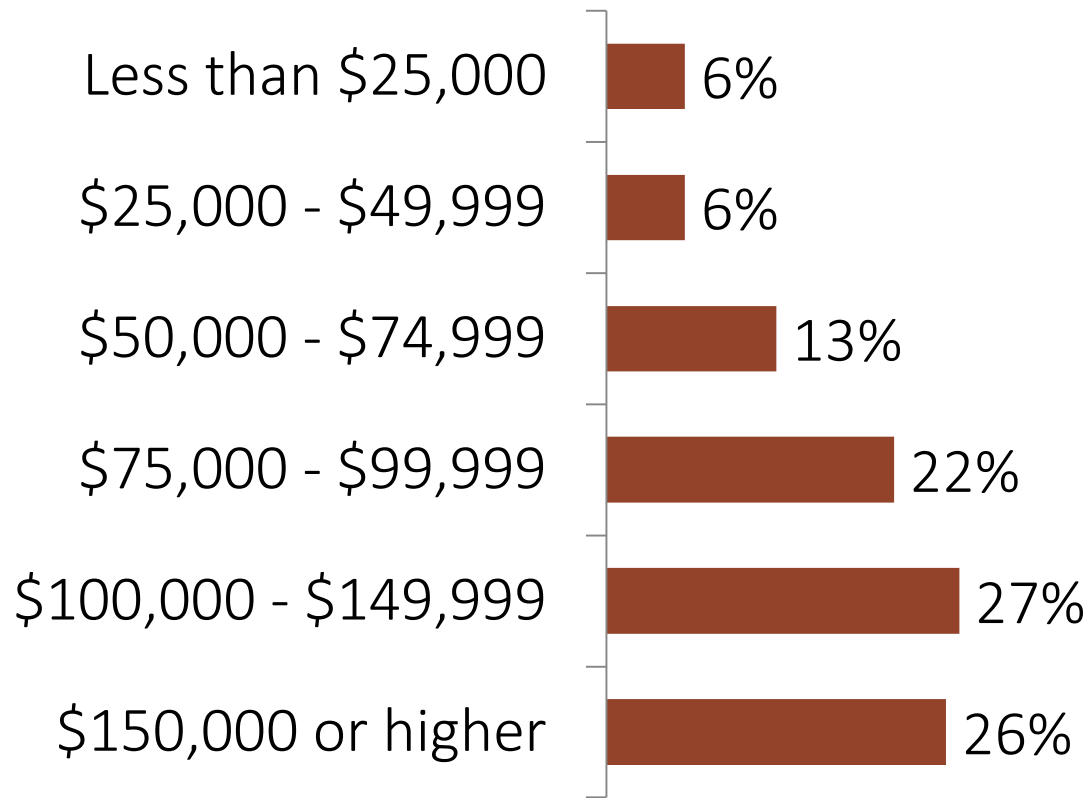

# Visitor Activities\*

- Over 6 in 10 visitors dined out during their visit

\*Multiple responses permitted

# Likelihood of Returning

- On a 10-point scale, where 10 is “excellent” and 1 is “poor”, visitors gave Tallahassee a rating of **7.7** as a place to visit
- **78%** of visitors will return to Leon County.

# Age of Visitors

Median age = 43

# Visitors' Total Household Income

Median HHI = \$105,600