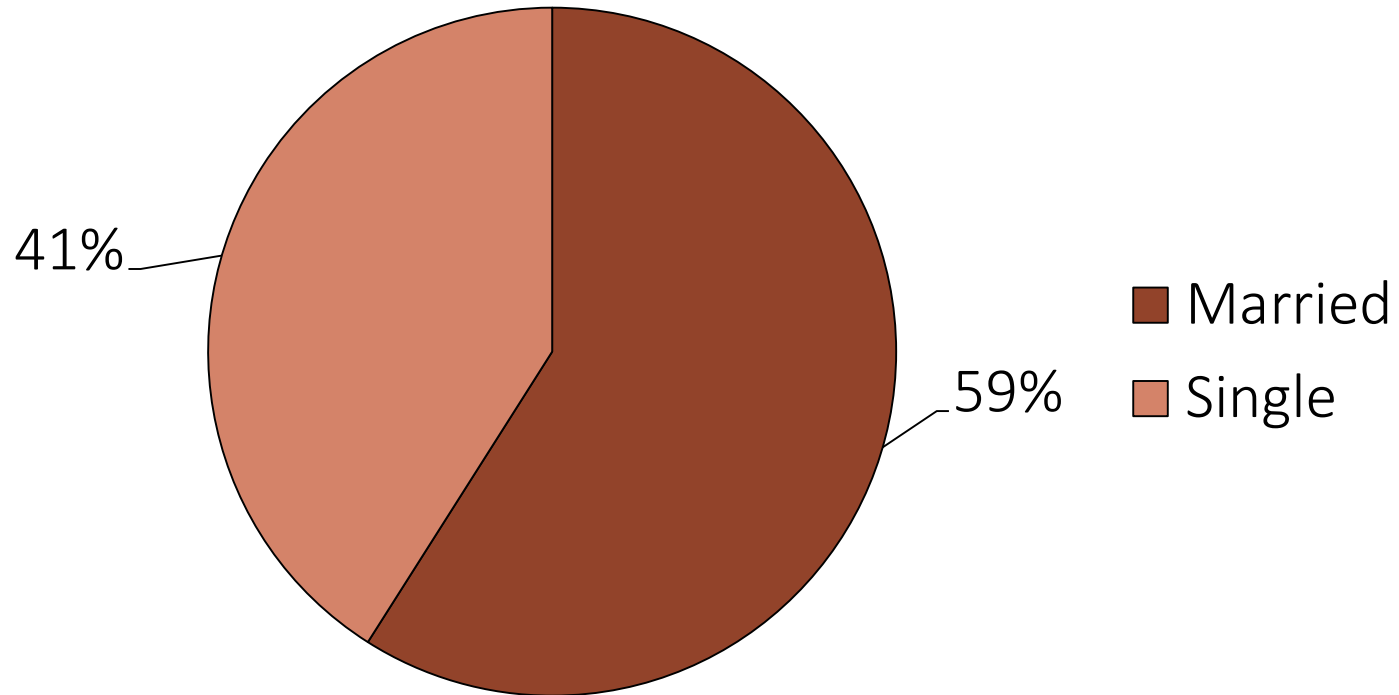

Marital Status of Visitors