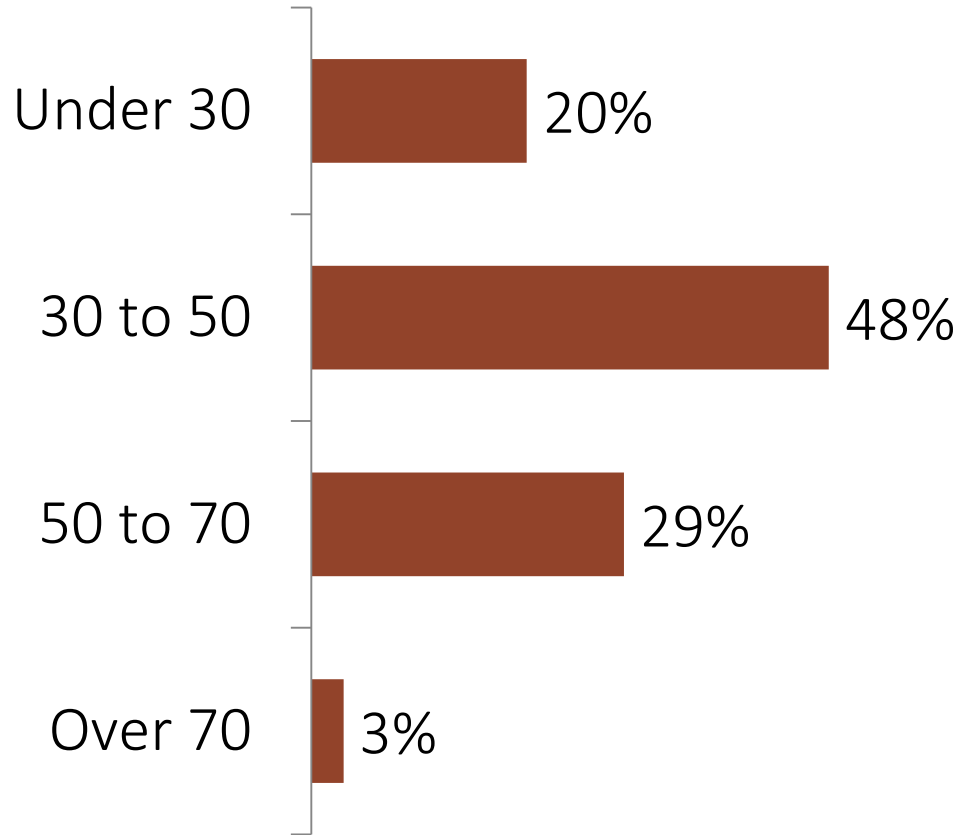

# Reasons for Visiting\*

- Over 1 in 3 visitors came to the area primarily for a business conference or meeting

\*Multiple responses permitted

**DS** downs & st. germain  
RESEARCH

# Visitor Activities\*

- Over 6 in 10 visitors dined out during their visit

\*Multiple responses permitted

# Likelihood of Returning

- On a 10-point scale, where 10 is “excellent” and 1 is “poor”, visitors gave Tallahassee a rating of **7.7** as a place to visit
- **78%** of visitors will return to Leon County.

# Age of Visitors

Median age = 43