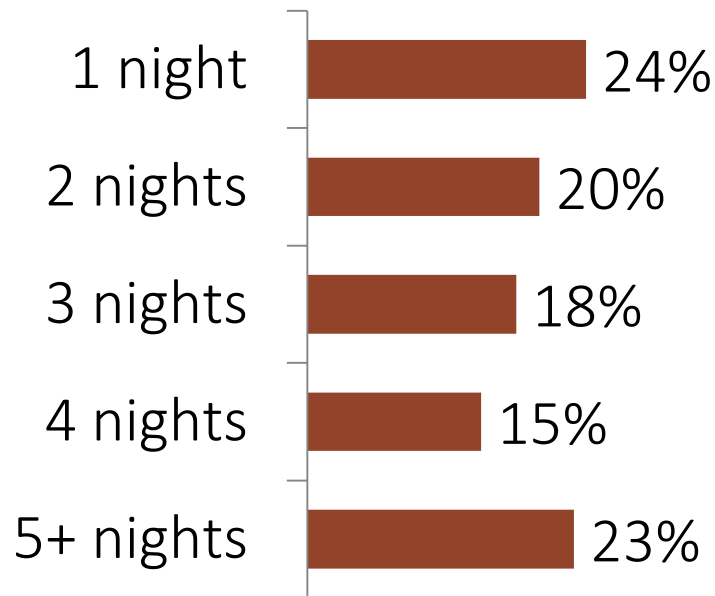

# Typical Tallahassee Visitor

---

- Traveled in a party composed of **1.9** people
- Was **43** years old
- Was male (**57%**)
- Held a Bachelor's degree or higher (**76%**)
- Was married (**59%**)
- Had a median household income of **\$105,600**

# Typical Tallahassee Visitor

- Most visitors to Tallahassee in 2018 traveled alone

# Previous Visits to Tallahassee

- **27%** of visitors in 2018 had previously visited Tallahassee more than 10 times

# Typical Overnight Tallahassee Visitor

- The typical overnight visitor to Tallahassee spent **3.8** nights in the area
- **76%** stayed 2 nights or more