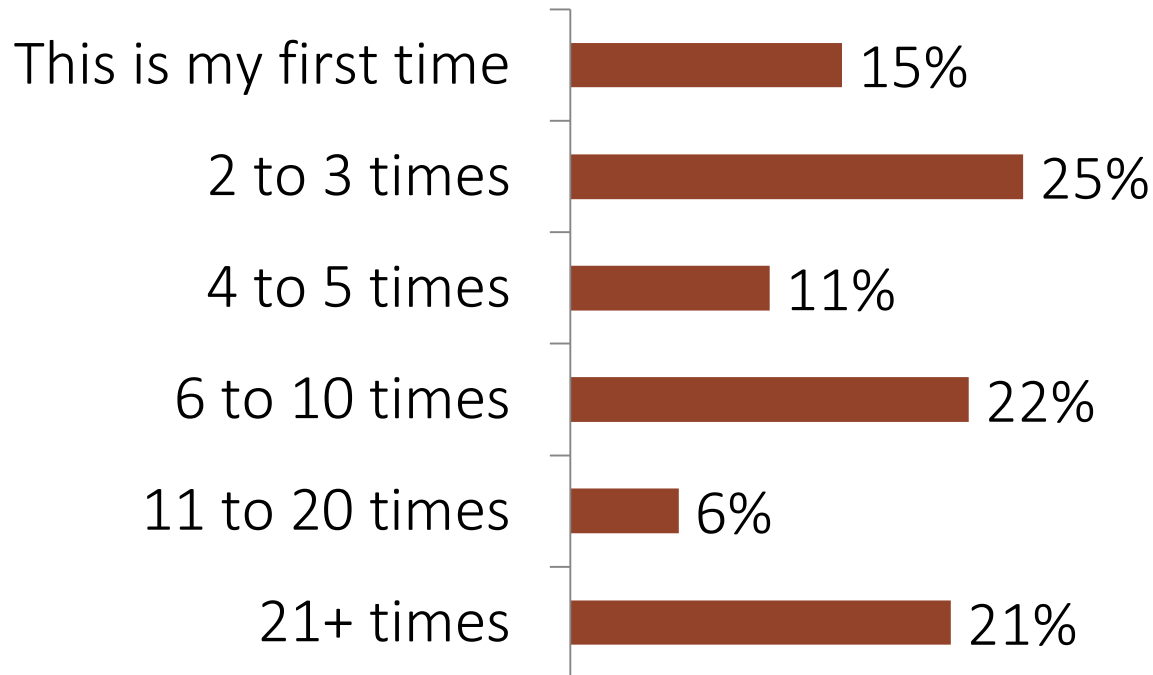

Previous Visits to Tallahassee

- **27%** of visitors in 2018 had previously visited Tallahassee more than 10 times