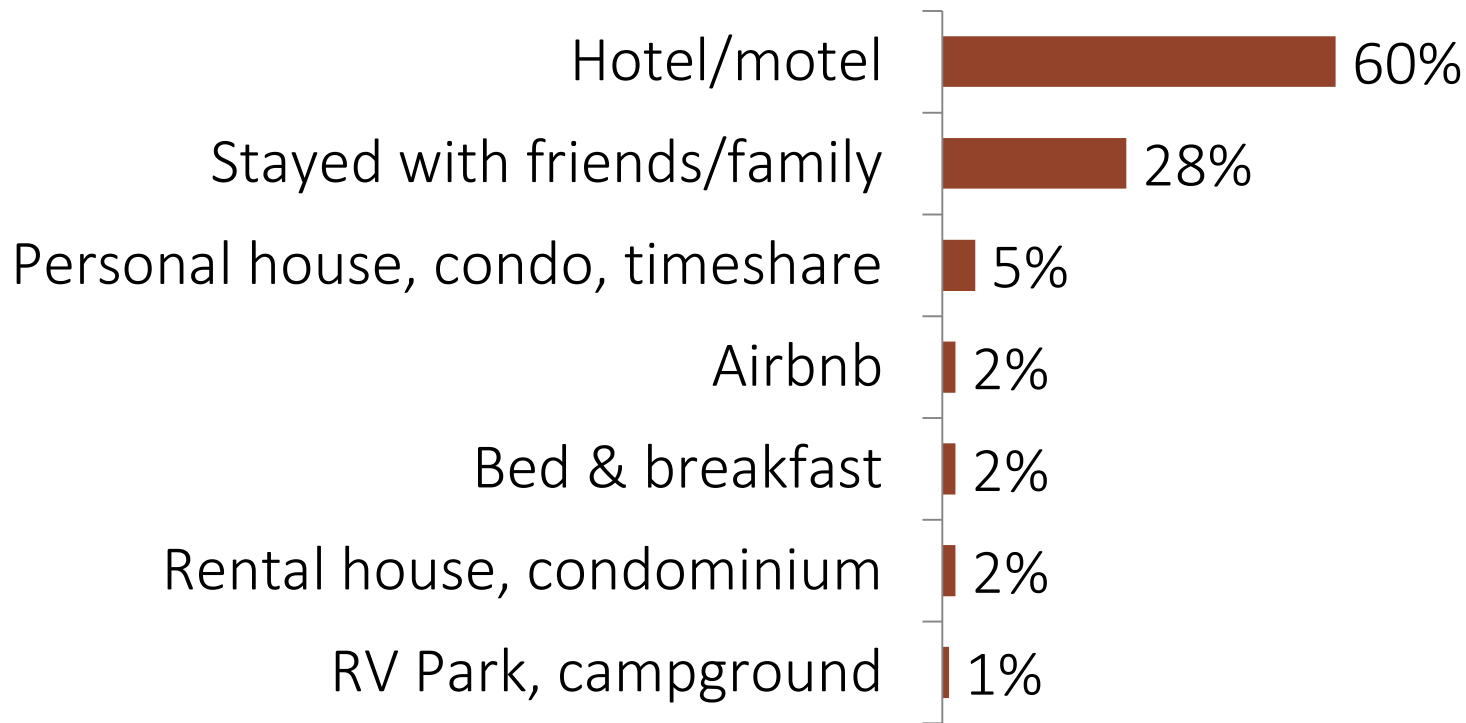

Accommodations for Overnight Visitors

- **3 in 5** visitors who stayed overnight stayed at a hotel or motel.