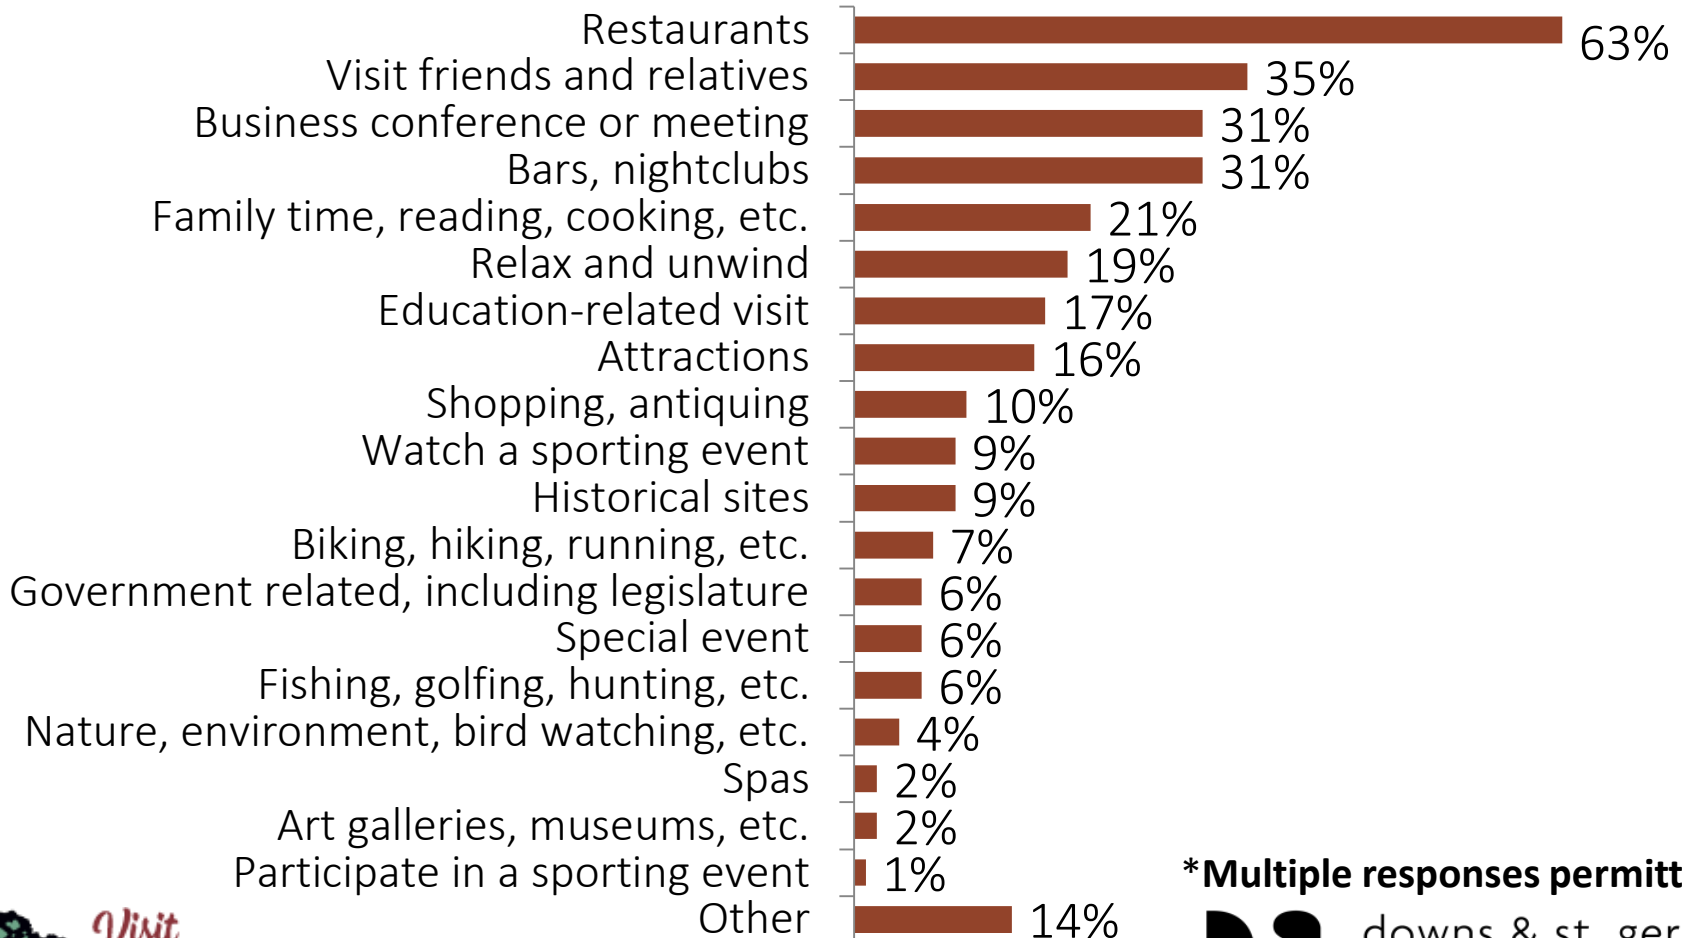

# Accommodations for Overnight Visitors

- **3 in 5** visitors who stayed overnight stayed at a hotel or motel.

# Reasons for Visiting\*

- Over 1 in 3 visitors came to the area primarily for a business conference or meeting

\*Multiple responses permitted

**DS** downs & st. germain  
RESEARCH

# Visitor Activities\*

- Over 6 in 10 visitors dined out during their visit

\*Multiple responses permitted

# Race/Ethnicity of Visitors