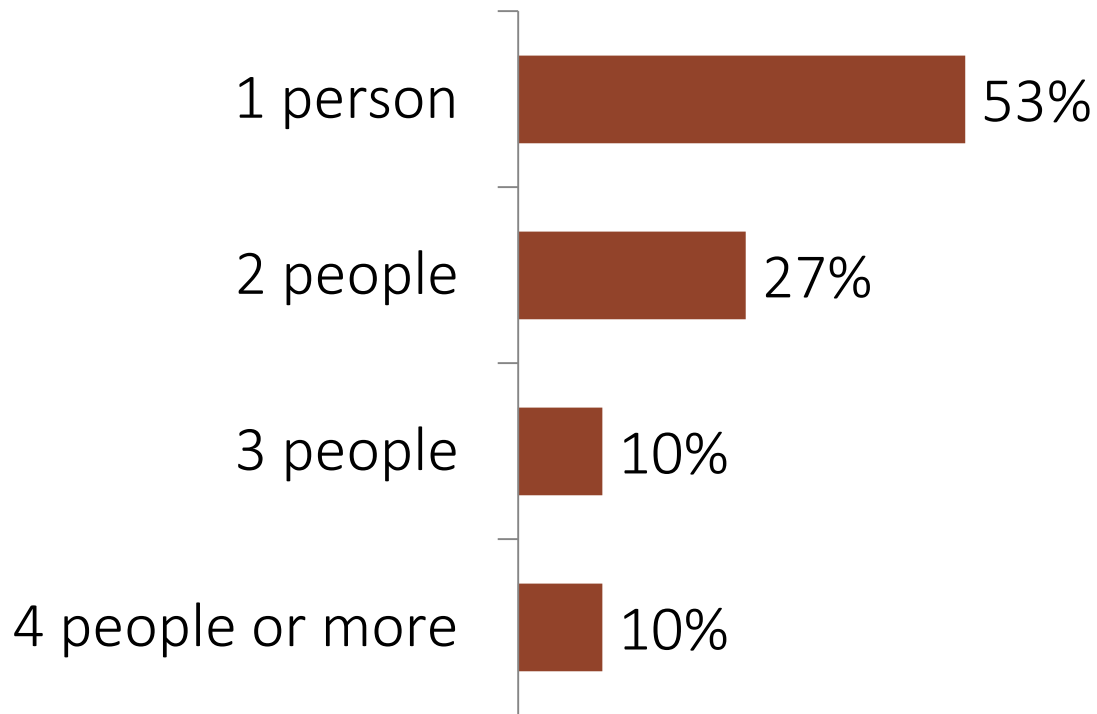

# Methodology

---

- Internet surveys
- Sample size – 474 completed surveys
- Calendar Year\* 2018 visitors to Tallahassee
- Data collection: January 2018 – December 2018

\*January - December 2018

# Typical Tallahassee Visitor

---

- Traveled in a party composed of **1.9** people
- Was **43** years old
- Was male (**57%**)
- Held a Bachelor's degree or higher (**76%**)
- Was married (**59%**)
- Had a median household income of **\$105,600**

# Typical Tallahassee Visitor

- Most visitors to Tallahassee in 2018 traveled alone